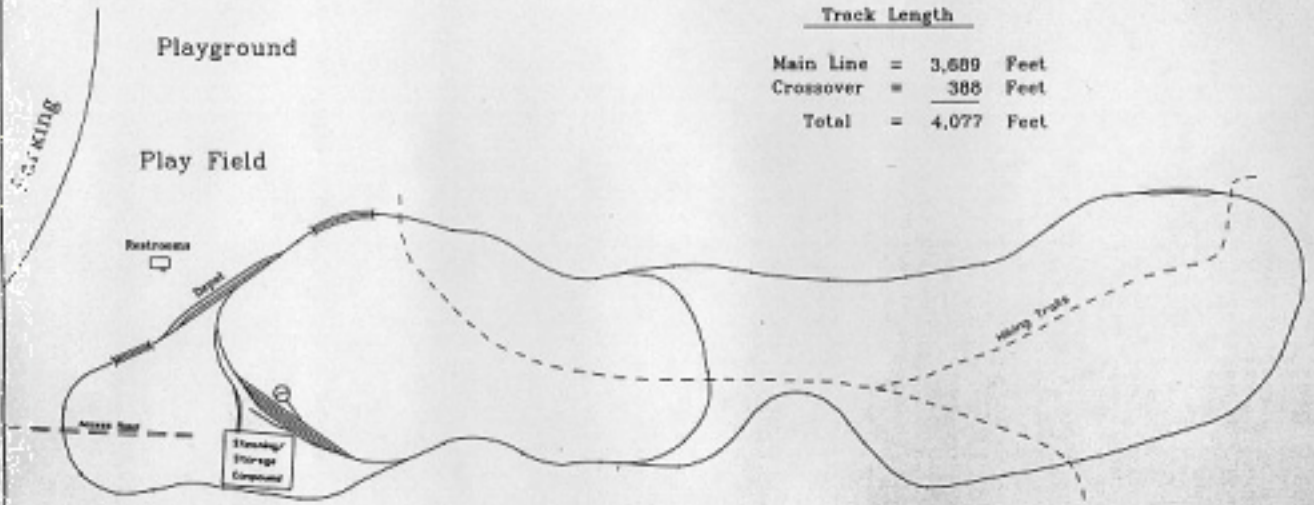

Track Length

Main Line	=	3,689	Feet
Crossover	=	388	Feet
Total	=	4,077	Feet

**Kitsap Live Steamers**

South Kitsap Community Park  
Port Brainer, Washington